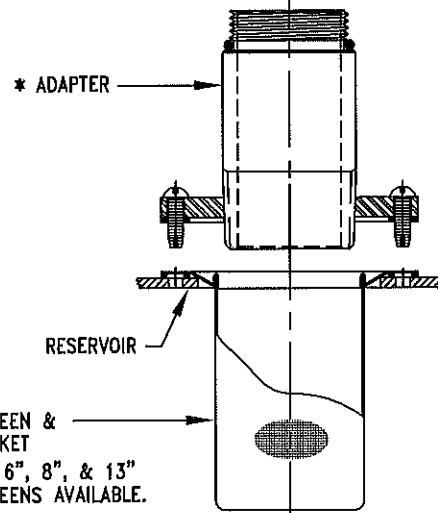

- Complete With All Mounting Hardware

HOW TO ORDER

TBAF-12 Adapter only (For 30 G.P.M. Spin-On)

TBAF-20 Adapter only (For 60 G.P.M. Spin-On)

Spin-On Air Breather Elements

Part Number	Flow	Micron (Nominal)
FEE-30-10	30 GPM	10
FEE-30-25		25
FEE-51-10	60 GPM	10
FEE-51-25		25

TBAF-12/20

MOUNTING INFORMATION

* SPIN-ON AIR BREATHER

* SCREEN & GASKET
3", 6", 8", & 13"
SCREENS AVAILABLE.