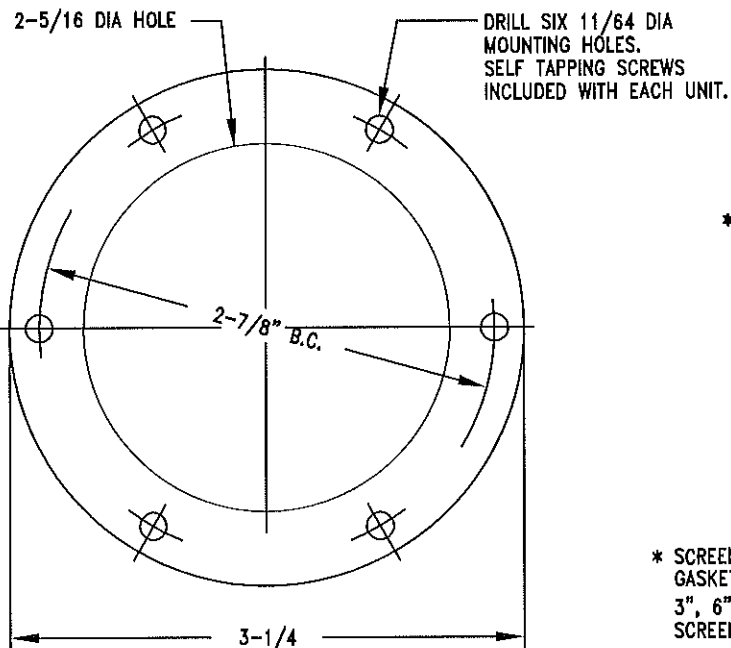

- Complete With All Mounting Hardware

HOW TO ORDER

TBAF-12 Adapter only (For 30 G.P.M. Spin-On)

TBAF-20 Adapter only (For 60 G.P.M. Spin-On)

Spin-On Air Breather Elements

Part Number	Flow	Micron (Nominal)
FEE-30-10	30 GPM	10
FEE-30-25		25
FEE-51-10	60 GPM	10
FEE-51-25		25

TBAF-12/20

MOUNTING INFORMATION

* SPIN-ON AIR BREATHER

* SCREEN & GASKET
3", 6", 8", & 13"
SCREENS AVAILABLE.