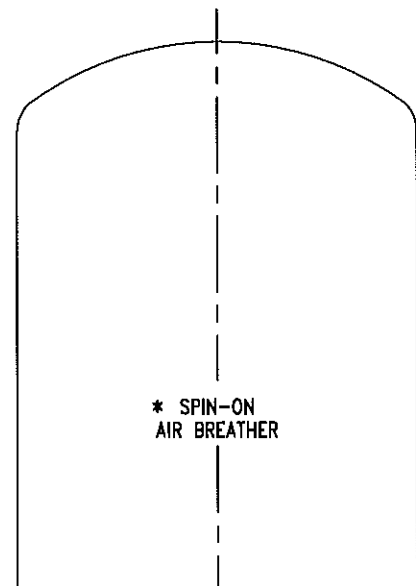

MOUNTING INFORMATION

* SPIN-ON AIR BREATHER