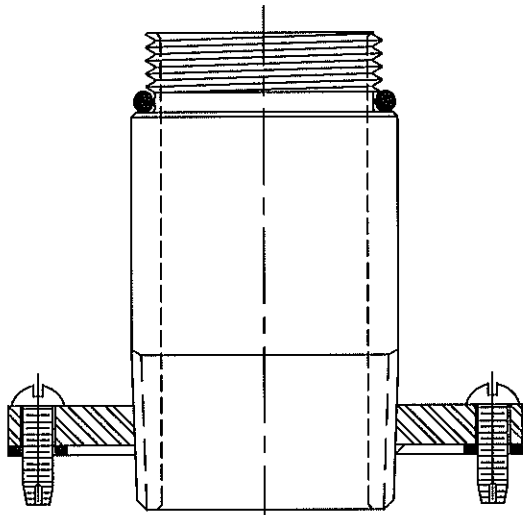

- Complete With All Mounting Hardware

HOW TO ORDER

TBAF-12 Adapter only (For 30 G.P.M. Spin-On)

TBAF-20 Adapter only (For 60 G.P.M. Spin-On)

Spin-On Air Breather Elements

Part Number	Flow	Micron (Nominal)
FEE-30-10	30 GPM	10
FEE-30-25		25
FEE-51-10	60 GPM	10
FEE-51-25		25

TBAF-12/20

MOUNTING INFORMATION

* SPIN-ON AIR BREATHER

* SCREEN & GASKET
3", 6", 8", & 13"
SCREENS AVAILABLE.